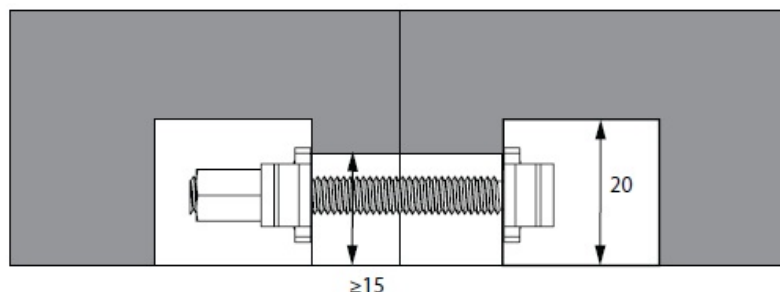

PRODUCT SHEET

Description:

Worktop Connector Bore Hole \varnothing 35mm, Screw M6x200mm, Steel BZP

Item number:

11.04.460-0

Units	Box	Carton	HS Code	Barcode
Set	1	250	7318190090	
				5704866013604

SISO A/S

Mileparken 11
DK-2740 Skovlunde
Denmark
VAT: DK 24786013