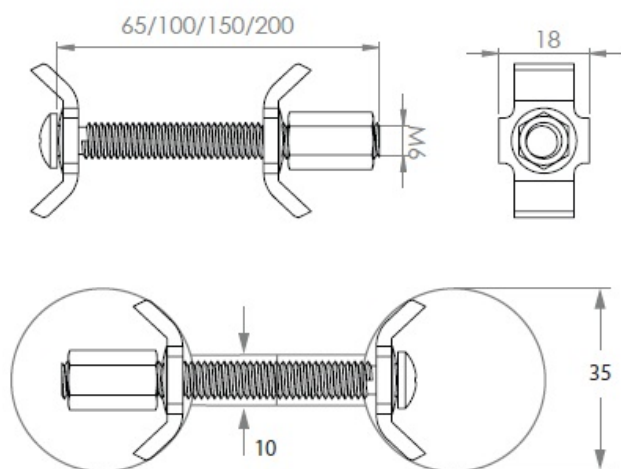

PRODUCT SHEET

Description:

Worktop Connector Bore Hole \varnothing 35mm, Screw M6x200mm, Steel BZP

Item number:

11.04.460-0

Units	Box	Carton	HS Code	Barcode
Set	1	250	7318190090	
				5704866013604

SISO A/S

Mileparken 11
DK-2740 Skovlunde
Denmark
VAT: DK 24786013